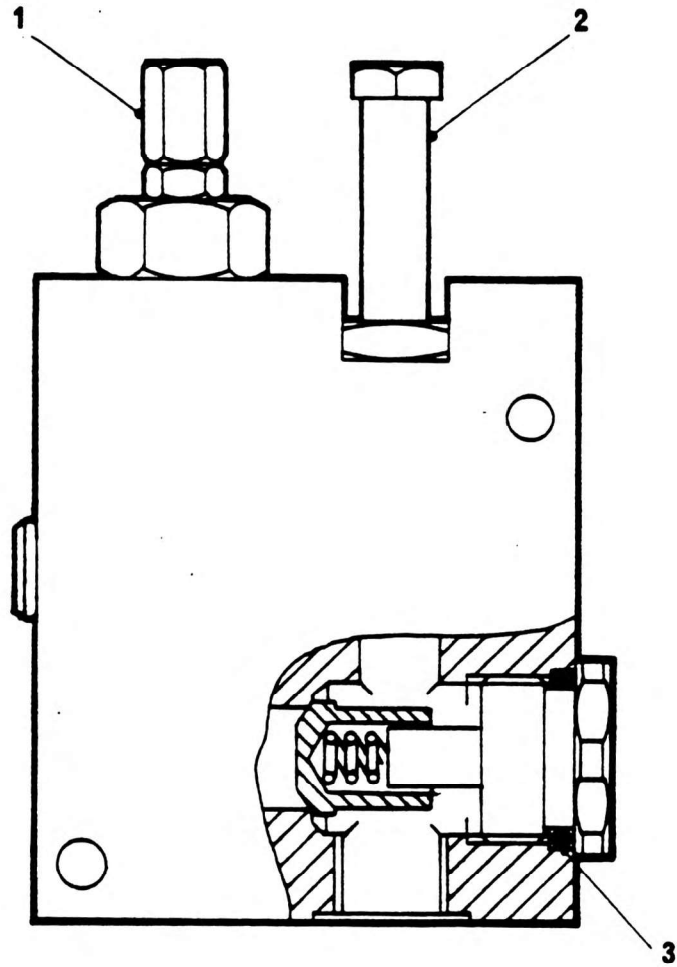

SOLENOID VALVE

NO.	PART NO.	QTY.	DESCRIPTION	NO.	PART NO.	QTY.	DESCRIPTION
-	7-926-990188	1	Complete Assembly				
*	9-752-990121	1	Seal Kit For Cartridge (Item 1)				
1	9-926-107188	1	Pressure Reducing Cartridge				
2	9-926-107189	1	Sol Stem Assy				
3	8782099	1	'O' Ring				